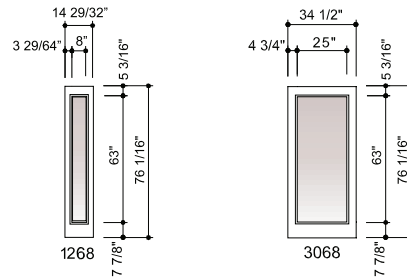

Units and Dimensions

Vented Sidelight Patio Door

Vented Sidelight

Scale = 1/120

Rough Opening	4'-11 1/2"	5'-10 3/4"	7'-10 3/4"
Unit Dim.	4'-10 3/4"	5'-10"	7'-10"
Glass Dim.	20", 7"	26", 9"	20", 9"

Inswing Vented Sidelight

Units and Dimensions Transom for Hinged Patio Door

Scale = 1/120

For Vented Sidelight

LEGEND

1. Rough Opening Width=Unit Dim. Width + 3/4"
2. Rough Opening Height = Unit Dim. Height + 1/2"
3. Glass Option: Clear / Inner Grille / Art Glass
4. Custom Size Also Available
5. * By Special Order
6. Standard transom are equal size glass
7. Special size or special Lite pattern must be by special order

Vented Sidelight Patio Doors

Scale = 1/120

Vented Sidelight

5068 Vented Sidelight

6068 Vented Sidelight

8068 Vented Sidelight