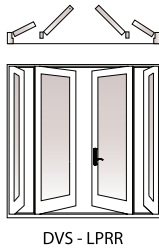

Units and Dimensions

Vented Sidelight Patio Door

Vented Sidelight

Scale = 1/120

Rough Opening	4'-11 1/2"	5'-10 3/4"	7'-10 3/4"
Unit Dim.	4'-10 3/4"	5'-10"	7'-10"
Glass Dim.	20", 7"	26", 9"	20", 9"

Inswing Vented Sidelight

LEGEND

- Handing from exterior view
- Doors are not reversible
- Retractable screen available as an option

P= Passive
 S= Stationary
 R= Hinge at right side exterior view
 L = Hinge at left side exterior view

Units and Dimensions Transom for Hinged Patio Door

Scale = 1/120

For Vented Sidelight

LEGEND

1. Rough Opening Width=Unit Dim. Width + 3/4"
2. Rough Opening Height = Unit Dim. Height + 1/2"
3. Glass Option: Clear / Inner Grille / Art Glass
4. Custom Size Also Available
5. * By Special Order
6. Standard transom are equal size glass
7. Special size or special Lite pattern must be by special order