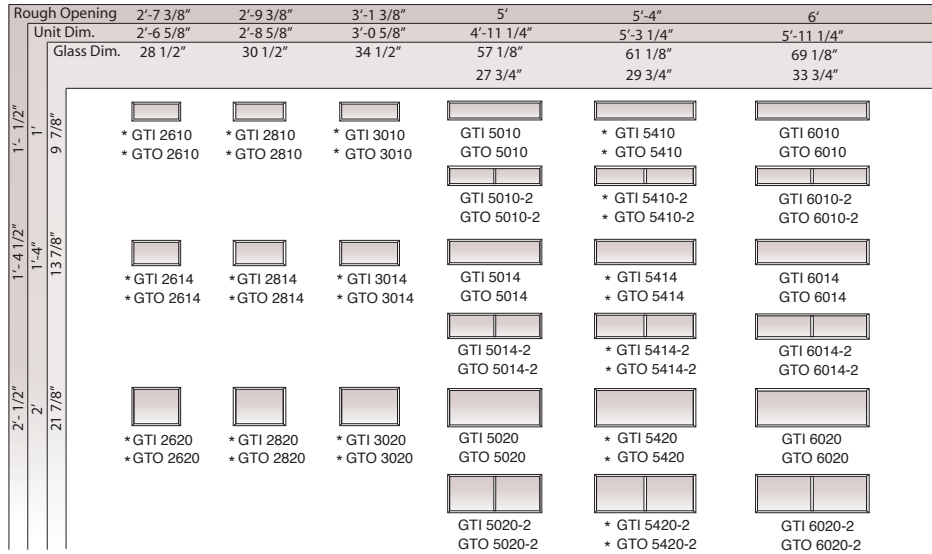

Units and Dimensions

Vented Sidelight Patio Door

Vented Sidelight

Scale = 1/120

Rough Opening	4'-11 1/2"	5'-10 3/4"	7'-10 3/4"
Unit Dim.	4'-10 3/4"	5'-10"	7'-10"
Glass Dim.	20", 7"	26", 9"	20", 9"

Inswing Vented Sidelight

LEGEND

- Handing from exterior view
- Doors are not reversible
- Retractable screen available as an option

P= Passive
 S= Stationary
 R= Hinge at right side exterior view
 L = Hinge at left side exterior view

Units and Dimensions Transom for Hinged Patio Door

Scale = 1/120

For Vented Sidelight

LEGEND

1. Rough Opening Width=Unit Dim. Width + 3/4"
2. Rough Opening Height = Unit Dim. Height + 1/2"
3. Glass Option: Clear / Inner Grille / Art Glass
4. Custom Size Also Available
5. * By Special Order
6. Standard transom are equal size glass
7. Special size or special Lite pattern must be by special order