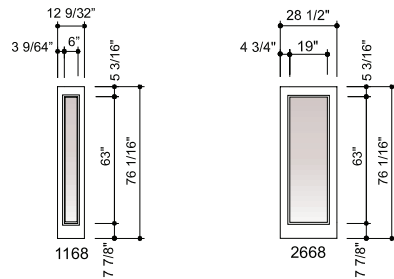

Units and Dimensions

Vented Sidelight Patio Door

Vented Sidelight

Scale = 1/120

Rough Opening	4'-11 1/2"	5'-10 3/4"	7'-10 3/4"
Unit Dim.	4'-10 3/4"	5'-10"	7'-10"
Glass Dim.	20", 7"	26", 9"	20", 9"

Inswing Vented Sidelight

LEGEND

- Handing from exterior view
- Doors are not reversible
- Retractable screen available as an option

P= Passive
 S= Stationary
 R= Hinge at right side exterior view
 L = Hinge at left side exterior view

Units and Dimensions Transom for Hinged Patio Door

Scale = 1/120

For Vented Sidelight

LEGEND

1. Rough Opening Width=Unit Dim. Width + 3/4"
2. Rough Opening Height = Unit Dim. Height + 1/2"
3. Glass Option: Clear / Inner Grille / Art Glass
4. Custom Size Also Available
5. * By Special Order
6. Standard transom are equal size glass
7. Special size or special Lite pattern must be by special order

Vented Sidelight Patio Doors

Scale = 1/120

Vented Sidelight

5068 Vented Sidelight

6068 Vented Sidelight

8068 Vented Sidelight