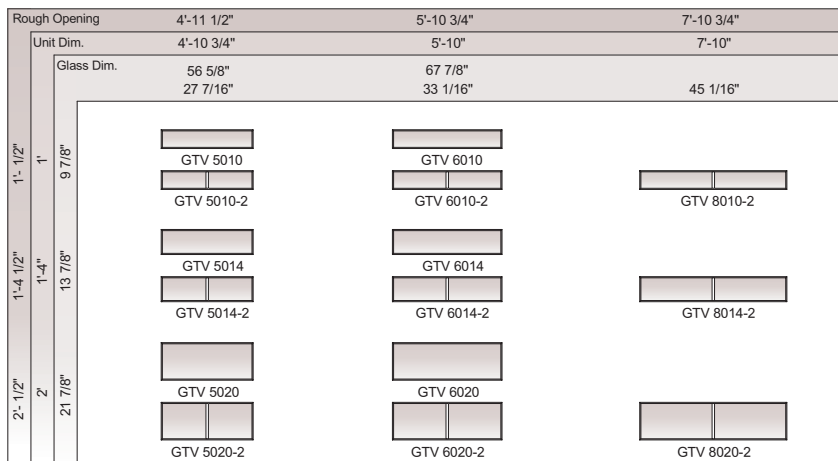

Units and Dimensions

Vented Sidelight Patio Door

Vented Sidelight

Scale = 1/120

Rough Opening	4'-11 1/2"	5'-10 3/4"	7'-10 3/4"
Unit Dim.	4'-10 3/4"	5'-10"	7'-10"
Glass Dim.	20", 7"	26", 9"	20", 9"

Inswing Vented Sidelight

LEGEND

- Handing from exterior view
- Doors are not reversible
- Retractable screen available as an option

P= Passive
 S= Stationary
 R= Hinge at right side exterior view
 L = Hinge at left side exterior view

Units and Dimensions Transom for Hinged Patio Door

Scale = 1/120

For Vented Sidelight

LEGEND

1. Rough Opening Width=Unit Dim. Width + 3/4"
2. Rough Opening Height = Unit Dim. Height + 1/2"
3. Glass Option: Clear / Inner Grille / Art Glass
4. Custom Size Also Available
5. * By Special Order
6. Standard transom are equal size glass
7. Special size or special Lite pattern must be by special order