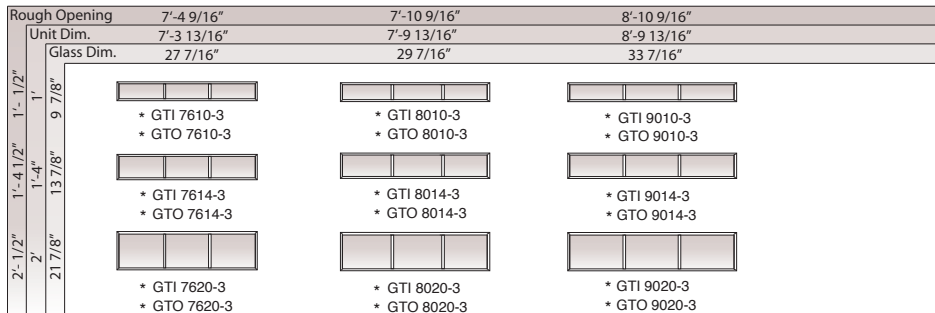

Units and Dimensions

Vented Sidelight Patio Door

Vented Sidelight

Scale = 1/120

Rough Opening	4'-11 1/2"	5'-10 3/4"	7'-10 3/4"
Unit Dim.	4'-10 3/4"	5'-10"	7'-10"
Glass Dim.	20", 7"	26", 9"	20", 9"

Inswing Vented Sidelight

LEGEND

- Handing from exterior view
- Doors are not reversible
- Retractable screen available as an option

P= Passive
 S= Stationary
 R= Hinge at right side exterior view
 L = Hinge at left side exterior view

Units and Dimensions Transom for Hinged Patio Door

Scale = 1/120

For Vented Sidelight

LEGEND

1. Rough Opening Width=Unit Dim. Width + 3/4"
2. Rough Opening Height = Unit Dim. Height + 1/2"
3. Glass Option: Clear / Inner Grille / Art Glass
4. Custom Size Also Available
5. * By Special Order
6. Standard transom are equal size glass
7. Special size or special Lite pattern must be by special order