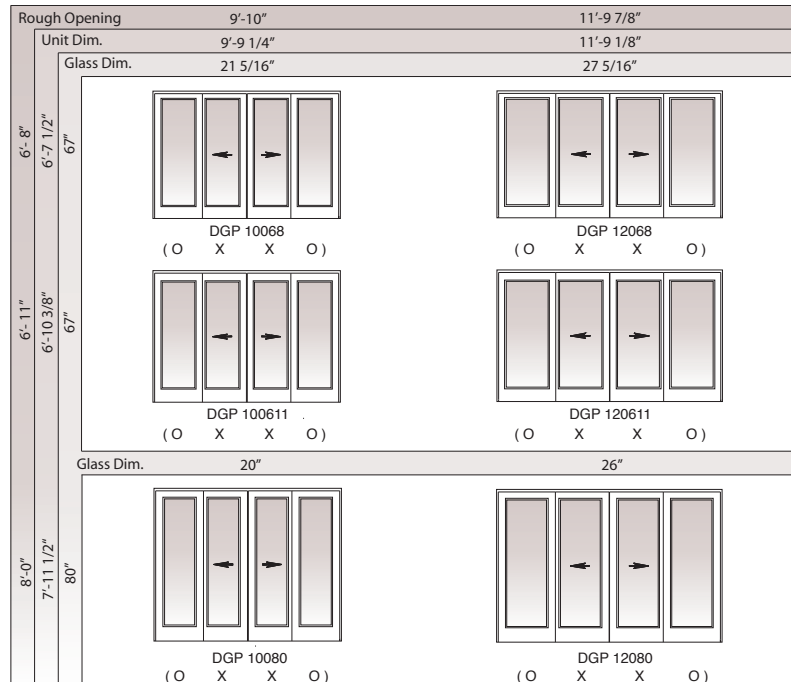

Reference	Three Panels	
Handing Call-out	XO-O	O-OX
Reference Code	LSS	SSR

Reference	Three Panels	
Handing Call-out	OX-O	O-XO
Reference Code	SRS	SLS

Standard Grille Patterns

For 26, 30, 50, 60 Width
6'8 & 6'11 Height items

15-Lite

For 8' Height

12-Lite

18-Lite

Reference	Four Panels
Handing Call-out	OXXO
Reference Code	SPLS

Standard Grille Patterns

For 26, 30, 50, 60 Width
6'8 & 6'11 Height items

15-Lite

For 8' Height

12-Lite

18-Lite

LEGEND

- Handing from exterior view
- Doors are not reversible
- Retractable screen available as an option

O = Fixed Panel
X = Active Panel
S = Stationary Panel

Gliding Patio Doors

Scale = 1/120

Gliding Patio Door

Mull Kits

Hinged Outswing

Hinged Inswing

Gliding

When creating a custom configuration by combining panels and door units, add 5/8" to the rough opening to allow for the width of the aluminum mull.