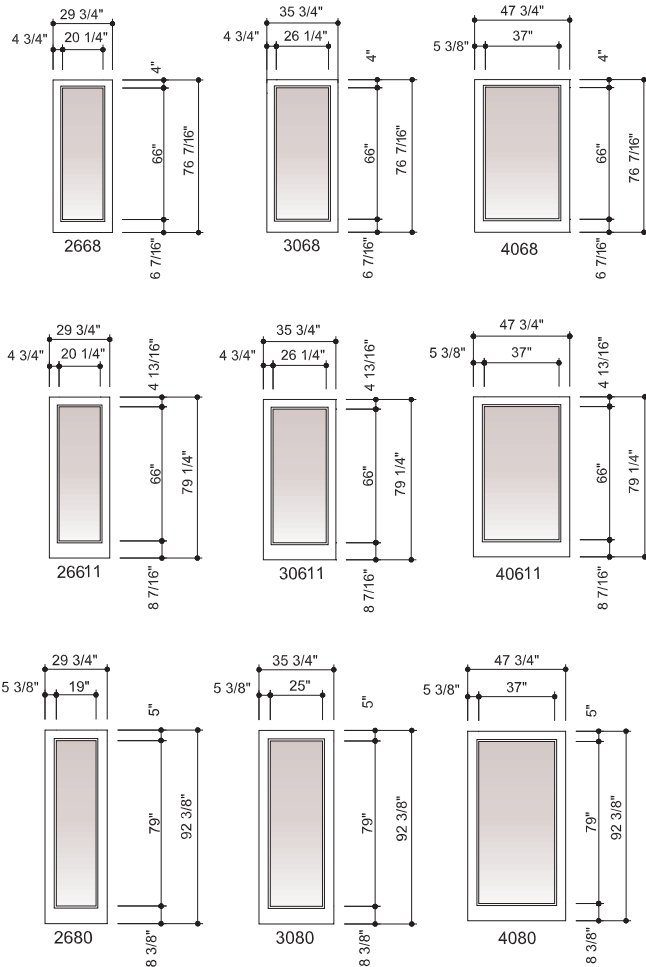

Standard Grille Patterns

For 26, 30, 50, 60 Width
6'8 & 6'11 Height items

15-Lite

For 8' Height

12-Lite

18-Lite

LEGEND

- Handing from exterior view
- Doors are not reversible
- Retractable screen available as an option

15-Lite

For 8' Height

12-Lite

18-Lite

Reference	Four Panels
Handing Call-out	OXXO
Reference Code	SPLS

Standard Grille Patterns

For 26, 30, 50, 60 Width
6'8 & 6'11 Height items

15-Lite

For 8' Height

12-Lite

18-Lite

LEGEND

- Handing from exterior view
- Doors are not reversible
- Retractable screen available as an option

O = Fixed Panel
X = Active Panel
S = Stationary Panel

Gliding Patio Doors

Scale = 1/120

Gliding Patio Door

Mull Kits

Hinged Outswing

Hinged Inswing

Gliding

When creating a custom configuration by combining panels and door units, add 5/8" to the rough opening to allow for the width of the aluminum mull.