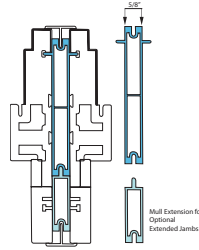

Units and Dimensions

Gliding Patio Door

Single & Two panel
Scale = 1/120

Rough Opening	2'-8 1/4"	3'-2 1/4"	4'-2 1/4"	5'	6'	8'													
Unit Dim.	2'-7 1/2"	3'-1 1/2"	4'-1 1/2"	4'-11 1/4"	5'-11 1/4"	7'-11 1/4"													
Glass Dim.	21 5/16"	27 5/16"	38"	21 5/16"	27 5/16"	38"													
6'-8"																			
6'-7 1/2"																			
6'-11"																			
6'-10 3/8"																			
8'-0"																			
7'-11 1/2"																			
80"	<table border="1"> <thead> <tr> <th>Glass Dim.</th> <th>20"</th> <th>26"</th> <th>38"</th> <th>20"</th> <th>26"</th> <th>38"</th> </tr> </thead> <tbody> <tr> <td>DGP 2680 (O)</td> <td>DGP 3080 (O)</td> <td>DGP 4080 (O)</td> <td>DGP 5080 (X O)</td> <td>DGP 6080 (X O)</td> <td>DGP 8080 (X O)</td> </tr> </tbody> </table>						Glass Dim.	20"	26"	38"	20"	26"	38"	DGP 2680 (O)	DGP 3080 (O)	DGP 4080 (O)	DGP 5080 (X O)	DGP 6080 (X O)	DGP 8080 (X O)
Glass Dim.	20"	26"	38"	20"	26"	38"													
DGP 2680 (O)	DGP 3080 (O)	DGP 4080 (O)	DGP 5080 (X O)	DGP 6080 (X O)	DGP 8080 (X O)														

15-Lite

For 8' Height

12-Lite

18-Lite

Reference	Four Panels
Handing Call-out	OXXO
Reference Code	SPLS

Standard Grille Patterns

For 26, 30, 50, 60 Width
6'8 & 6'11 Height items

15-Lite

For 8' Height

12-Lite

18-Lite

LEGEND

- Handing from exterior view
- Doors are not reversible
- Retractable screen available as an option

O = Fixed Panel
X = Active Panel
S = Stationary Panel

Gliding Patio Doors

Scale = 1/120

Gliding Patio Door

Mull Kits

Hinged Outswing

Hinged Inswing

Gliding

When creating a custom configuration by combining panels and door units, add 5/8" to the rough opening to allow for the width of the aluminum mull.