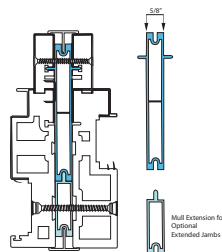

For 8' Height

12-Lite

18-Lite

LEGEND

- Handing from exterior view
- Doors are not reversible
- Retractable screen available as an option

O = Fixed Panel
X = Active Panel
S = Stationary Panel

Gliding Patio Doors

Scale = 1/120

Gliding Patio Door

Mull Kits

Hinged Outswing

Hinged Inswing

Gliding

When creating a custom configuration by combining panels and door units, add 5/8" to the rough opening to allow for the width of the aluminum mull.