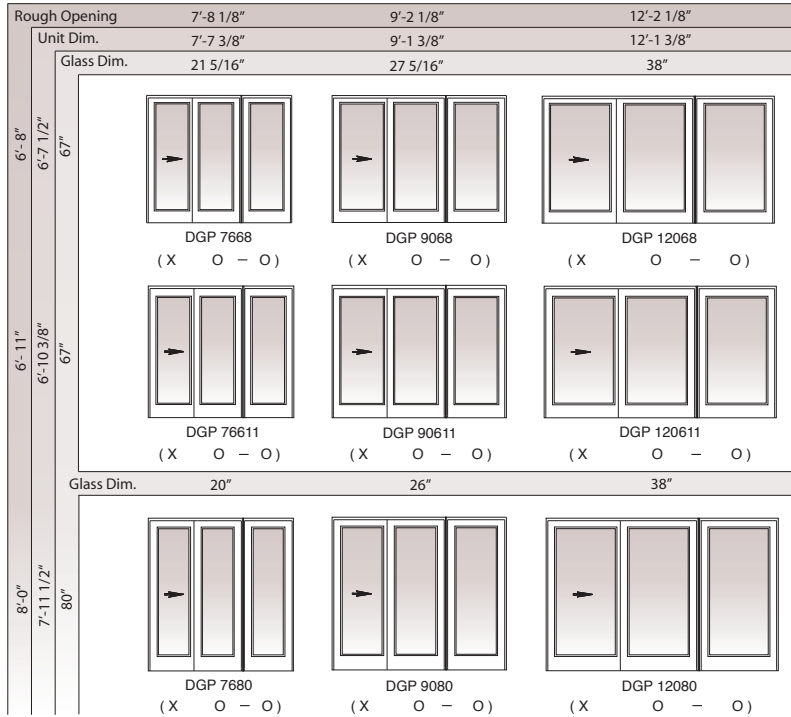

Units and Dimensions

Gliding Patio Door

Single & Two panel
Scale = 1/120

Rough Opening	2'-8 1/4"	3'-2 1/4"	4'-2 1/4"	5'	6'	8'													
Unit Dim.	2'-7 1/2"	3'-1 1/2"	4'-1 1/2"	4'-11 1/4"	5'-11 1/4"	7'-11 1/4"													
Glass Dim.	21 5/16"	27 5/16"	38"	21 5/16"	27 5/16"	38"													
6'-8"																			
6'-7 1/2"																			
6'-11"																			
6'-10 3/8"																			
8'-0"																			
7'-11 1/2"																			
80"	<table border="1"> <thead> <tr> <th>Glass Dim.</th> <th>20"</th> <th>26"</th> <th>38"</th> <th>20"</th> <th>26"</th> <th>38"</th> </tr> </thead> <tbody> <tr> <td>DGP 2680 (O)</td> <td>DGP 3080 (O)</td> <td>DGP 4080 (O)</td> <td>DGP 5080 (X O)</td> <td>DGP 6080 (X O)</td> <td>DGP 8080 (X O)</td> </tr> </tbody> </table>						Glass Dim.	20"	26"	38"	20"	26"	38"	DGP 2680 (O)	DGP 3080 (O)	DGP 4080 (O)	DGP 5080 (X O)	DGP 6080 (X O)	DGP 8080 (X O)
Glass Dim.	20"	26"	38"	20"	26"	38"													
DGP 2680 (O)	DGP 3080 (O)	DGP 4080 (O)	DGP 5080 (X O)	DGP 6080 (X O)	DGP 8080 (X O)														

Standard Grille Patterns

For 26, 30, 50, 60 Width
6'8 & 6'11 Height items

15-Lite

For 8' Height

12-Lite

18-Lite

LEGEND

- Handing from exterior view
- Doors are not reversible
- Retractable screen available as an option

O = Fixed Panel
X = Active Panel
S = Stationary Panel

Reference	One Panel	Two Panels	
Handing Call-out	O	OX	XO
Reference Code	S	SR	LS

Units and Dimensions Gliding Patio Door

Three & Four panel

Scale = 1/120

Reference	Three Panels	
Handing Call-out	XO-O	O-OX
Reference Code	LSS	SSR

Reference	Three Panels	
Handing Call-out	OX-O	O-XO
Reference Code	SRS	SLS

Standard Grille Patterns

For 26, 30, 50, 60 Width
6'8 & 6'11 Height items