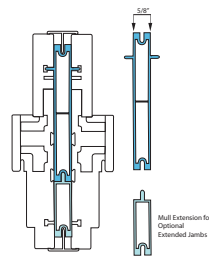

Units and Dimensions

Gliding Patio Door

Single & Two panel
Scale = 1/120

Rough Opening	2'-8 1/4"	3'-2 1/4"	4'-2 1/4"	5'	6'	8'													
Unit Dim.	2'-7 1/2"	3'-1 1/2"	4'-1 1/2"	4'-11 1/4"	5'-11 1/4"	7'-11 1/4"													
Glass Dim.	21 5/16"	27 5/16"	38"	21 5/16"	27 5/16"	38"													
6'-8"																			
6'-7 1/2"																			
6'-11"																			
6'-10 3/8"																			
8'-0"																			
7'-11 1/2"																			
80"	<table border="1"> <thead> <tr> <th>Glass Dim.</th> <th>20"</th> <th>26"</th> <th>38"</th> <th>20"</th> <th>26"</th> <th>38"</th> </tr> </thead> <tbody> <tr> <td>DGP 2680 (O)</td> <td>DGP 3080 (O)</td> <td>DGP 4080 (O)</td> <td>DGP 5080 (X O)</td> <td>DGP 6080 (X O)</td> <td>DGP 8080 (X O)</td> </tr> </tbody> </table>						Glass Dim.	20"	26"	38"	20"	26"	38"	DGP 2680 (O)	DGP 3080 (O)	DGP 4080 (O)	DGP 5080 (X O)	DGP 6080 (X O)	DGP 8080 (X O)
Glass Dim.	20"	26"	38"	20"	26"	38"													
DGP 2680 (O)	DGP 3080 (O)	DGP 4080 (O)	DGP 5080 (X O)	DGP 6080 (X O)	DGP 8080 (X O)														

15-Lite

For 8' Height

12-Lite

18-Lite

Reference	Four Panels
Handing Call-out	OXXO
Reference Code	SPLS

Standard Grille Patterns

For 26, 30, 50, 60 Width
6'8 & 6'11 Height items

15-Lite

For 8' Height

12-Lite

18-Lite

LEGEND

- Handing from exterior view
- Doors are not reversible
- Retractable screen available as an option

O = Fixed Panel
X = Active Panel
S = Stationary Panel

Gliding Patio Doors

Scale = 1/120

Gliding Patio Door

Mull Kits

Hinged Outswing

Hinged Inswing

Gliding

When creating a custom configuration by combining panels and door units, add 5/8" to the rough opening to allow for the width of the aluminum mull.