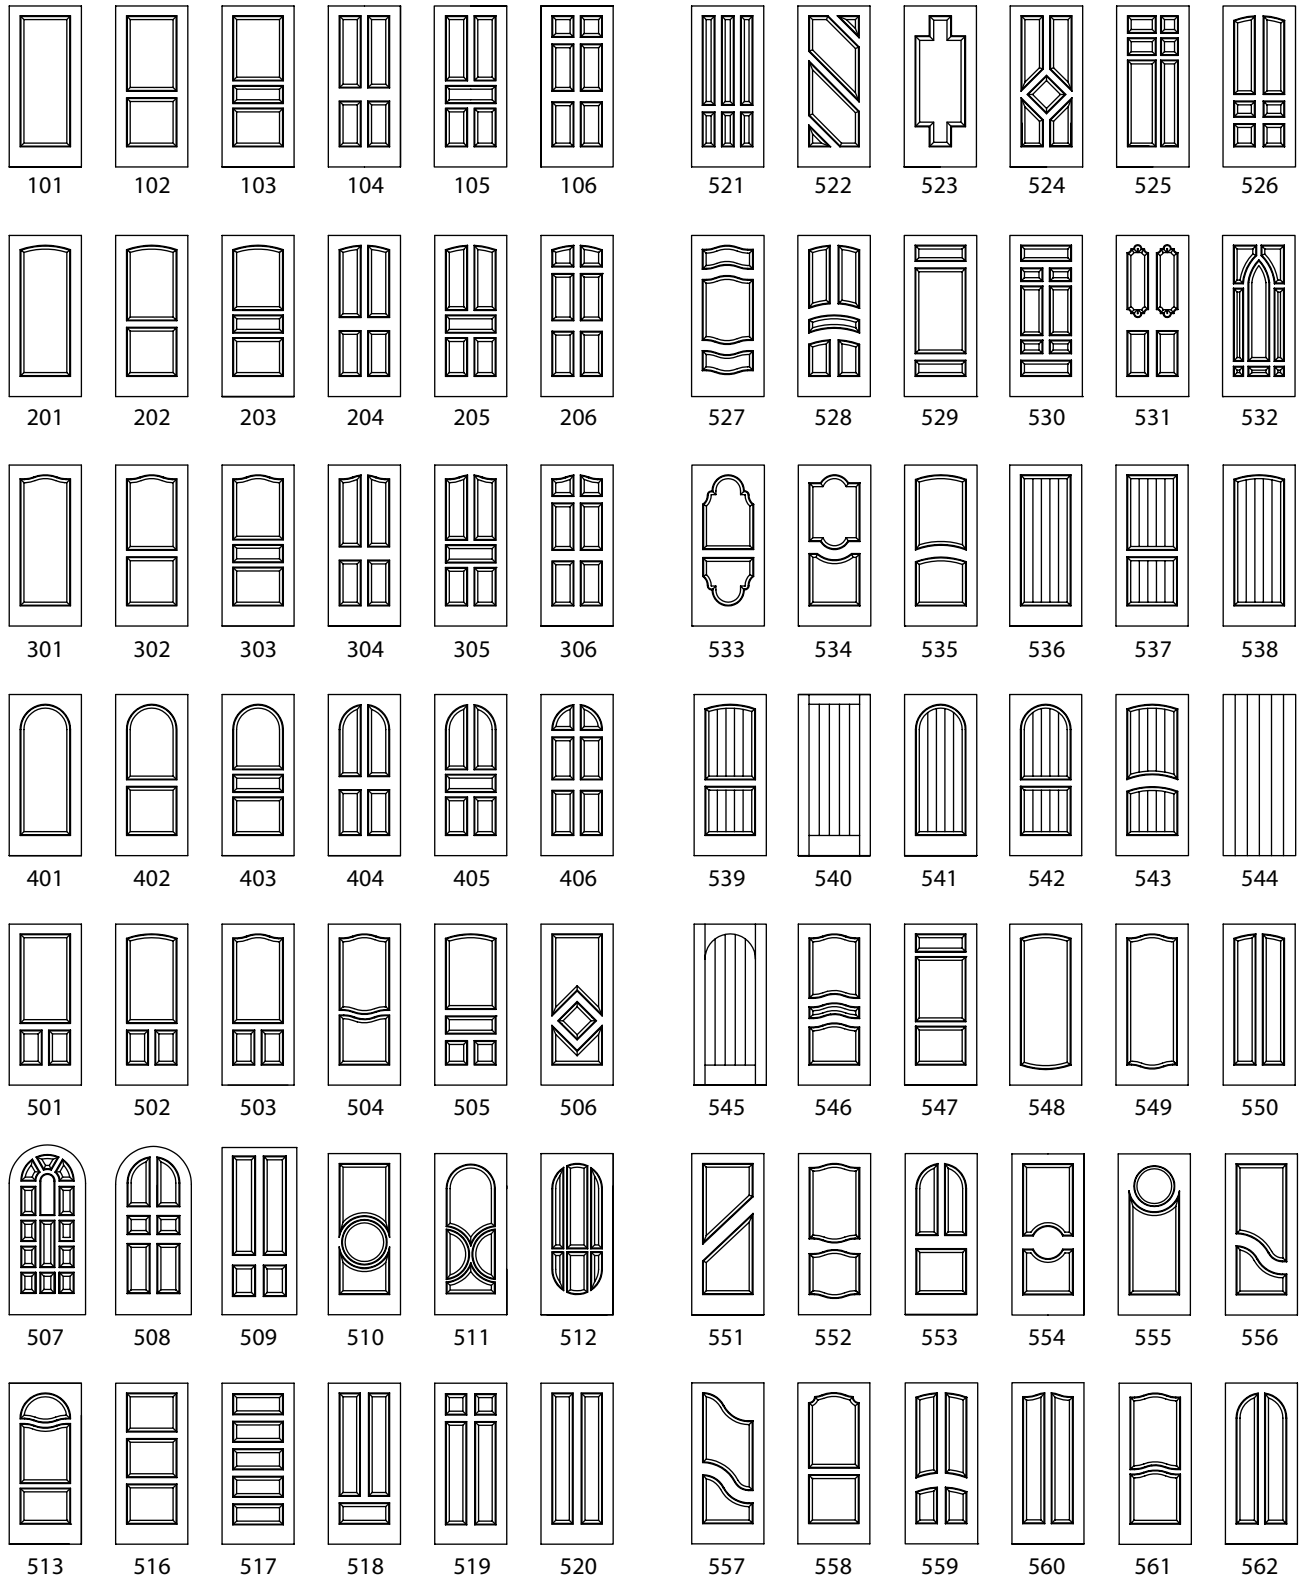

# THE MILLENNIUM COLLECTION

# Standard Designs

## Determine Your Style

<b>Infinity Raised Molding</b>	1000 series
<b>Infinity Architectural</b>	2000A series
<b>Infinity Designer</b>	2000D series
<b>Encore</b>	6000 series
<b>Ovation</b>	7000 series

Note: Use one of the "Series" numbers above to define what type of door you want with the style of your choice. Example: #1101 would be an Infinity 101 square top, one panel with raised moulding.