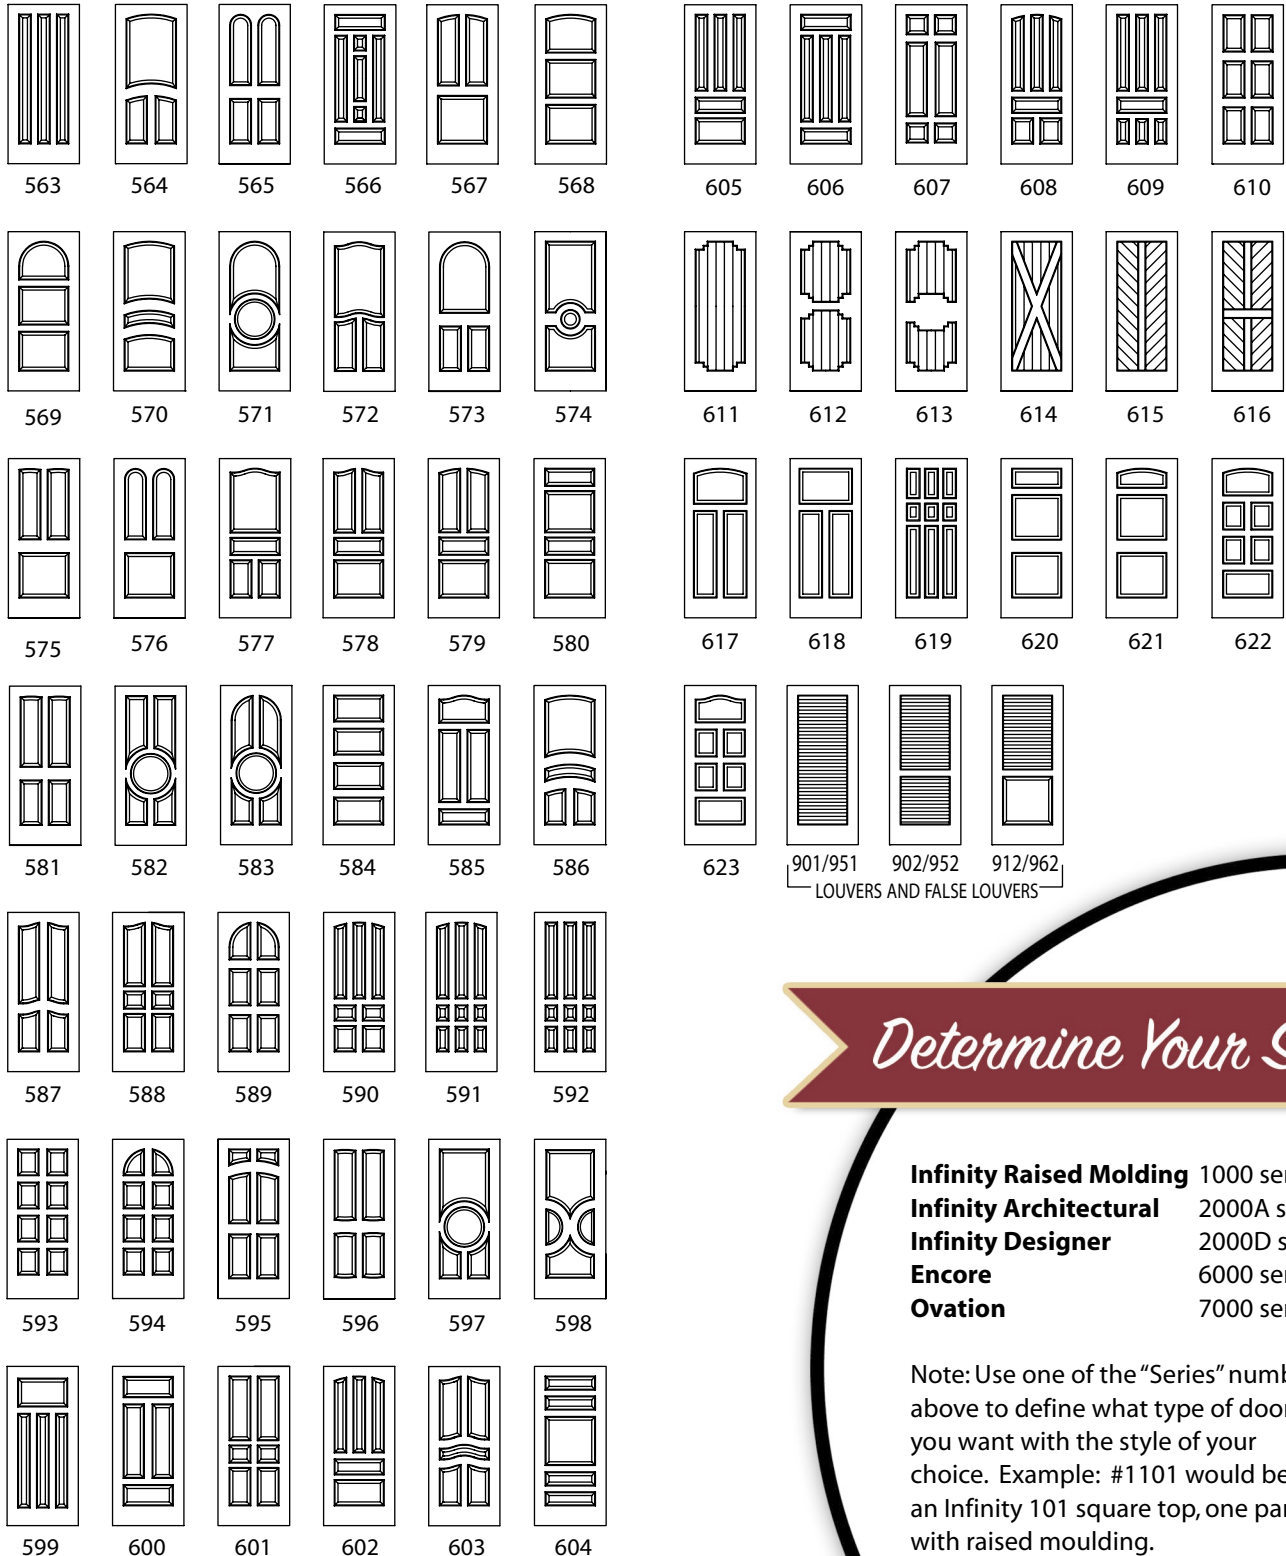

# THE MILLENNIUM COLLECTION

# Standard Designs

## Determine Your Style

<b>Infinity Raised Molding</b>	1000 series
<b>Infinity Architectural</b>	2000A series
<b>Infinity Designer</b>	2000D series
<b>Encore</b>	6000 series
<b>Ovation</b>	7000 series

Note: Use one of the "Series" numbers above to define what type of door you want with the style of your choice. Example: #1101 would be an Infinity 101 square top, one panel with raised moulding.